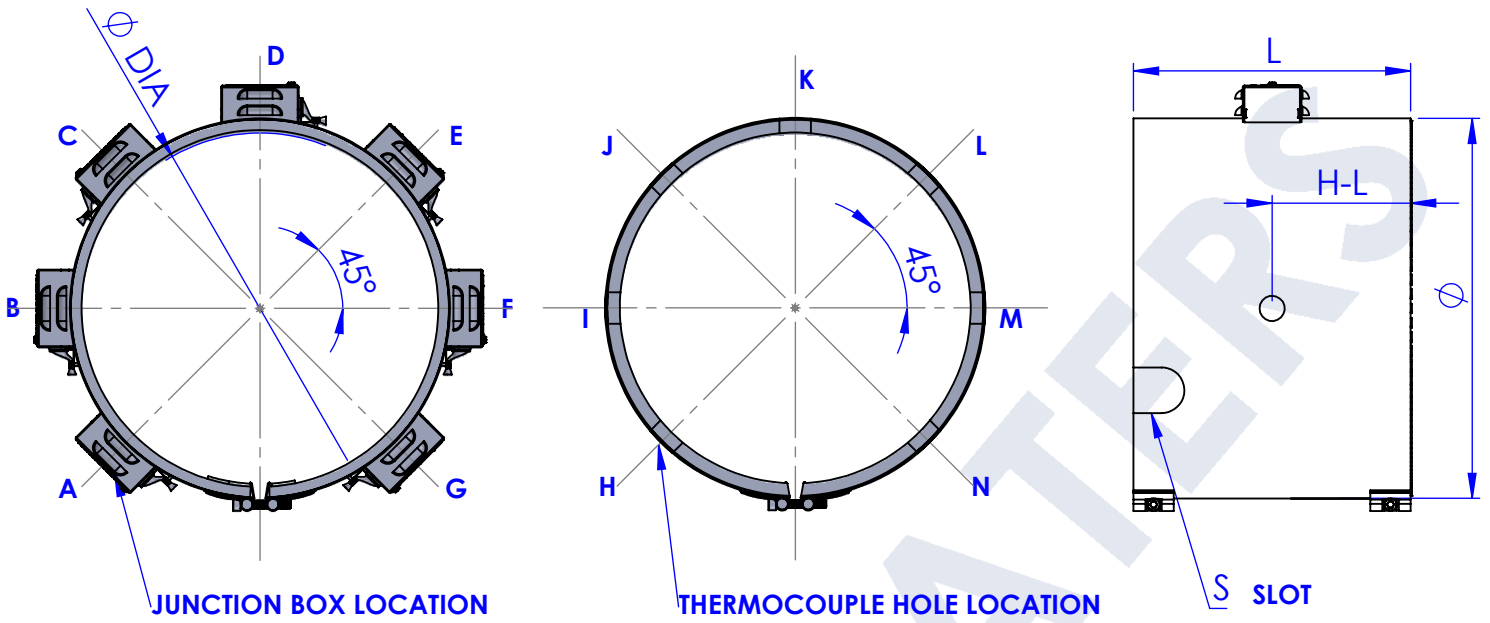

MICA HEATERS

ALL DIMENSIONS IN MM

SR NO	EXCEL DRG NO.	LOCATI ON USED	DIA $\phi$	LENGTH L	VOLT V	WATT W	HZ	TYPE	JUN. BOX	HOLE LOC.	HOLE $\phi$	HOLE LEN. H-L	SLOT RADIUS S	LEAD LENGTH	QTY	MODEL NO.
1																
2																
3																
4																
5																
6																
7																
8																
9																
10																