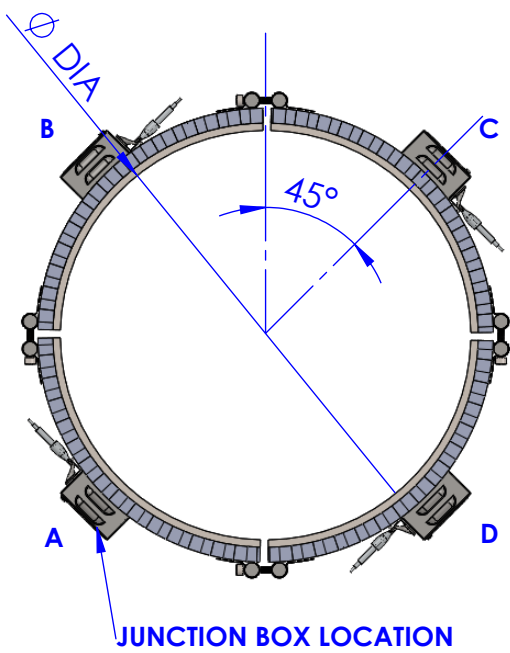

4 PART CERAMIC BAND HEATERS

ALL DIMENSIONS IN MM

SR NO	EXCEL DRG NO.	LOCATI ON USED	DIA Ø	LENGTH L	VOLT V	WATT W	HZ	TYPE	JUN. BOX	HOLE LOC.	HOLE Ø	HOLE LEN. H-L	SLOT RADIUS S	LEAD LENGTH	QTY	MODEL NO.
1																
2																
3																
4																
5																
6																
7																
8																
9																
10																