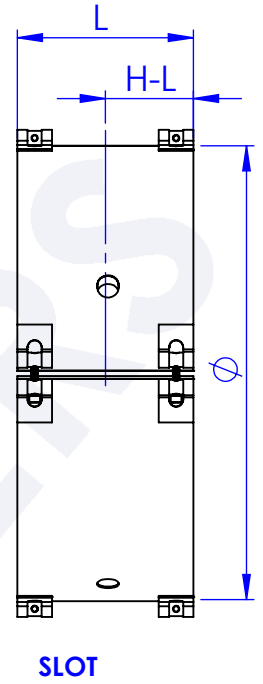

4 PART CERAMIC BAND HEATERS

ALL DIMENSIONS IN MM

SR NO	EXCEL DRG NO.	LOCATI ON USED	DIA Ø	LENGTH L	VOLT V	WATT W	HZ	TYPE	JUN. BOX	HOLE LOC.	HOLE Ø	HOLE LEN. H-L	SLOT RADIUS S	LEAD LENGTH	QTY	MODEL NO.
1																
2																
3																
4																
5																
6																
7																
8																
9																
10																