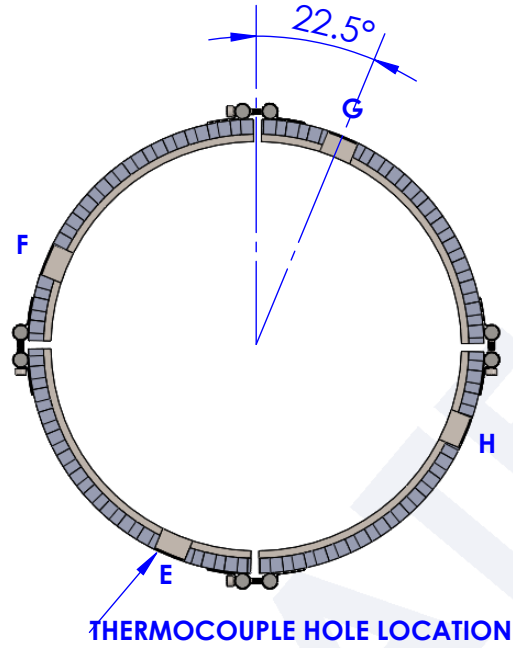

4 PART CERAMIC BAND HEATERS

ALL DIMENSIONS IN MM

SR NO	EXCEL DRG NO.	LOCATI ON USED	DIA Ø	LENGTH L	VOLT V	WATT W	HZ	TYPE	JUN. BOX	HOLE LOC.	HOLE Ø	HOLE LEN. H-L	SLOT RADIUS S	LEAD LENGTH	QTY	MODEL NO.
1																
2																
3																
4																
5																
6																
7																
8																
9																
10																