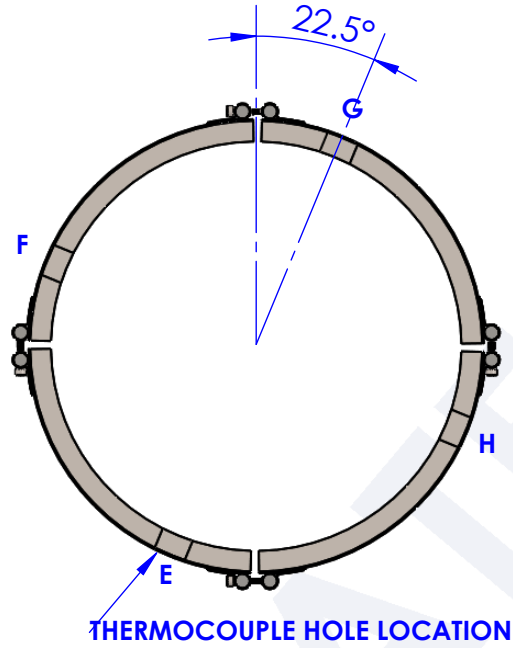

4 PART MICA HEATERS

ALL DIMENSIONS IN MM

SR NO	EXCEL DRG NO.	LOCATI ON USED	DIA Ø	LENGTH L	VOLT V	WATT W	HZ	TYPE	JUN. BOX	HOLE LOC.	HOLE Ø	HOLE LEN. H-L	SLOT RADIUS S	LEAD LENGTH	QTY	MODEL NO.
1																
2																
3																
4																
5																
6																
7																
8																
9																
10																