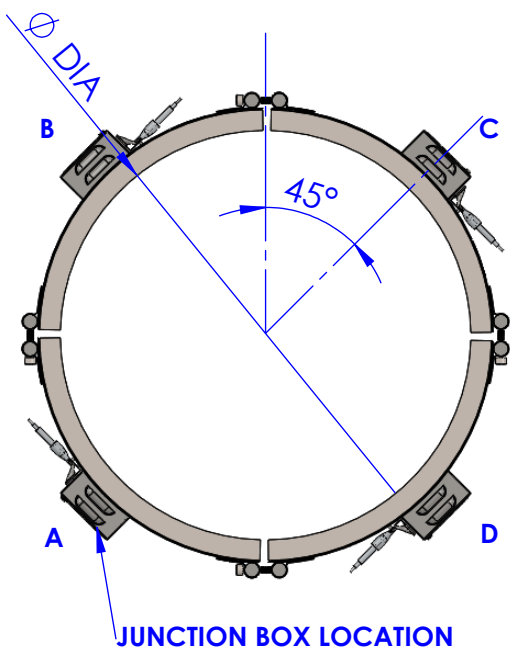

4 PART MICA HEATERS

ALL DIMENSIONS IN MM

SR NO	EXCEL DRG NO.	LOCATI ON USED	DIA Ø	LENGTH L	VOLT V	WATT W	HZ	TYPE	JUN. BOX	HOLE LOC.	HOLE Ø	HOLE LEN. H-L	SLOT RADIUS S	LEAD LENGTH	QTY	MODEL NO.
1																
2																
3																
4																
5																
6																
7																
8																
9																
10																