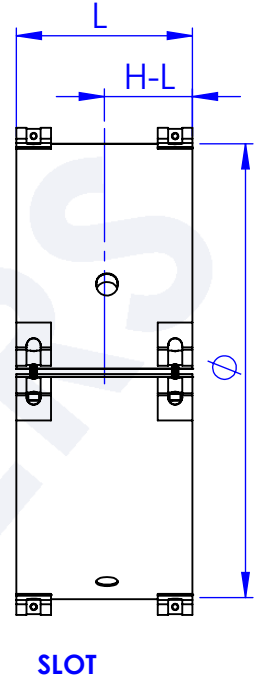

4 PART MICA HEATERS

ALL DIMENSIONS IN MM

SR NO	EXCEL DRG NO.	LOCATI ON USED	DIA Ø	LENGTH L	VOLT V	WATT W	HZ	TYPE	JUN. BOX	HOLE LOC.	HOLE Ø	HOLE LEN. H-L	SLOT RADIUS S	LEAD LENGTH	QTY	MODEL NO.
1																
2																
3																
4																
5																
6																
7																
8																
9																
10																