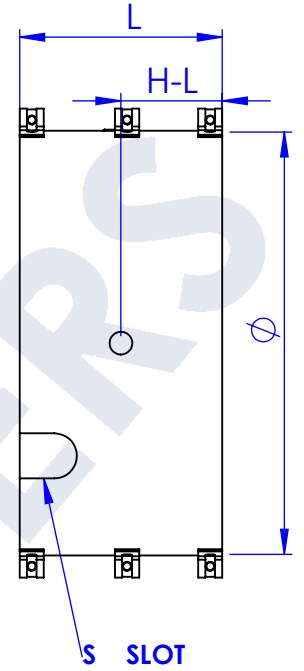

MICA HEATERS
(TWO PART)

ALL DIMENSIONS IN MM

SR NO	EXCEL DRG NO.	LOCATI ON USED	DIA Ø	LENGTH L	VOLT V	WATT W	HZ	TYPE	JUN . BOX	HOLE LOC .	HOLE Ø	HOLE LEN . H-L	SLOT RADIUS S	LEAD LENGTH	QTY	MODEL NO.
1																
2																
3																
4																
5																
6																
7																
8																
9																
10																