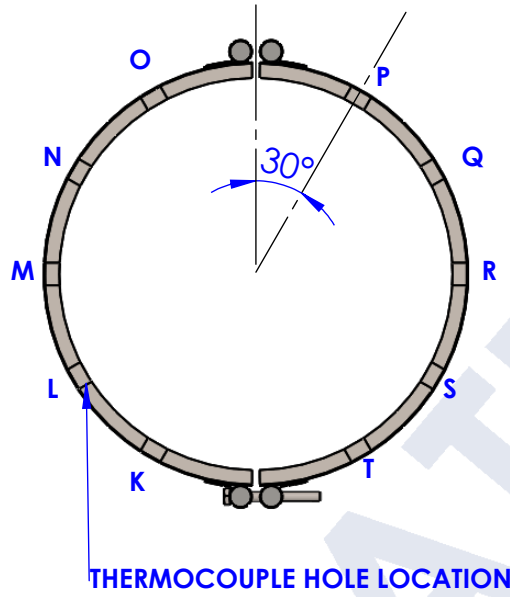

MICA HEATERS
(TWO PART)

ALL DIMENSIONS IN MM

SR NO	EXCEL DRG NO.	LOCATI ON USED	DIA Ø	LENGTH L	VOLT V	WATT W	HZ	TYPE	JUN . BOX	HOLE LOC .	HOLE Ø	HOLE LEN . H-L	SLOT RADIUS S	LEAD LENGTH	QTY	MODEL NO.
1																
2																
3																
4																
5																
6																
7																
8																
9																
10																