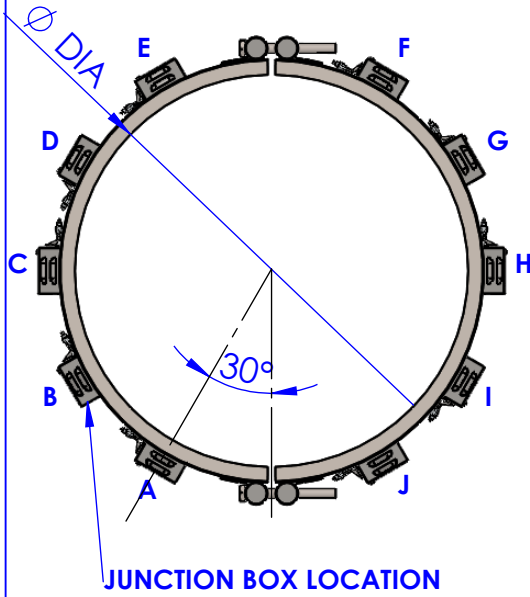

MICA HEATERS
(TWO PART)

ALL DIMENSIONS IN MM

SR NO	EXCEL DRG NO.	LOCATI ON USED	DIA Ø	LENGTH L	VOLT V	WATT W	HZ	TYPE	JUN . BOX	HOLE LOC .	HOLE Ø	HOLE LEN . H-L	SLOT RADIUS S	LEAD LENGTH	QTY	MODEL NO.
1																
2																
3																
4																
5																
6																
7																
8																
9																
10																