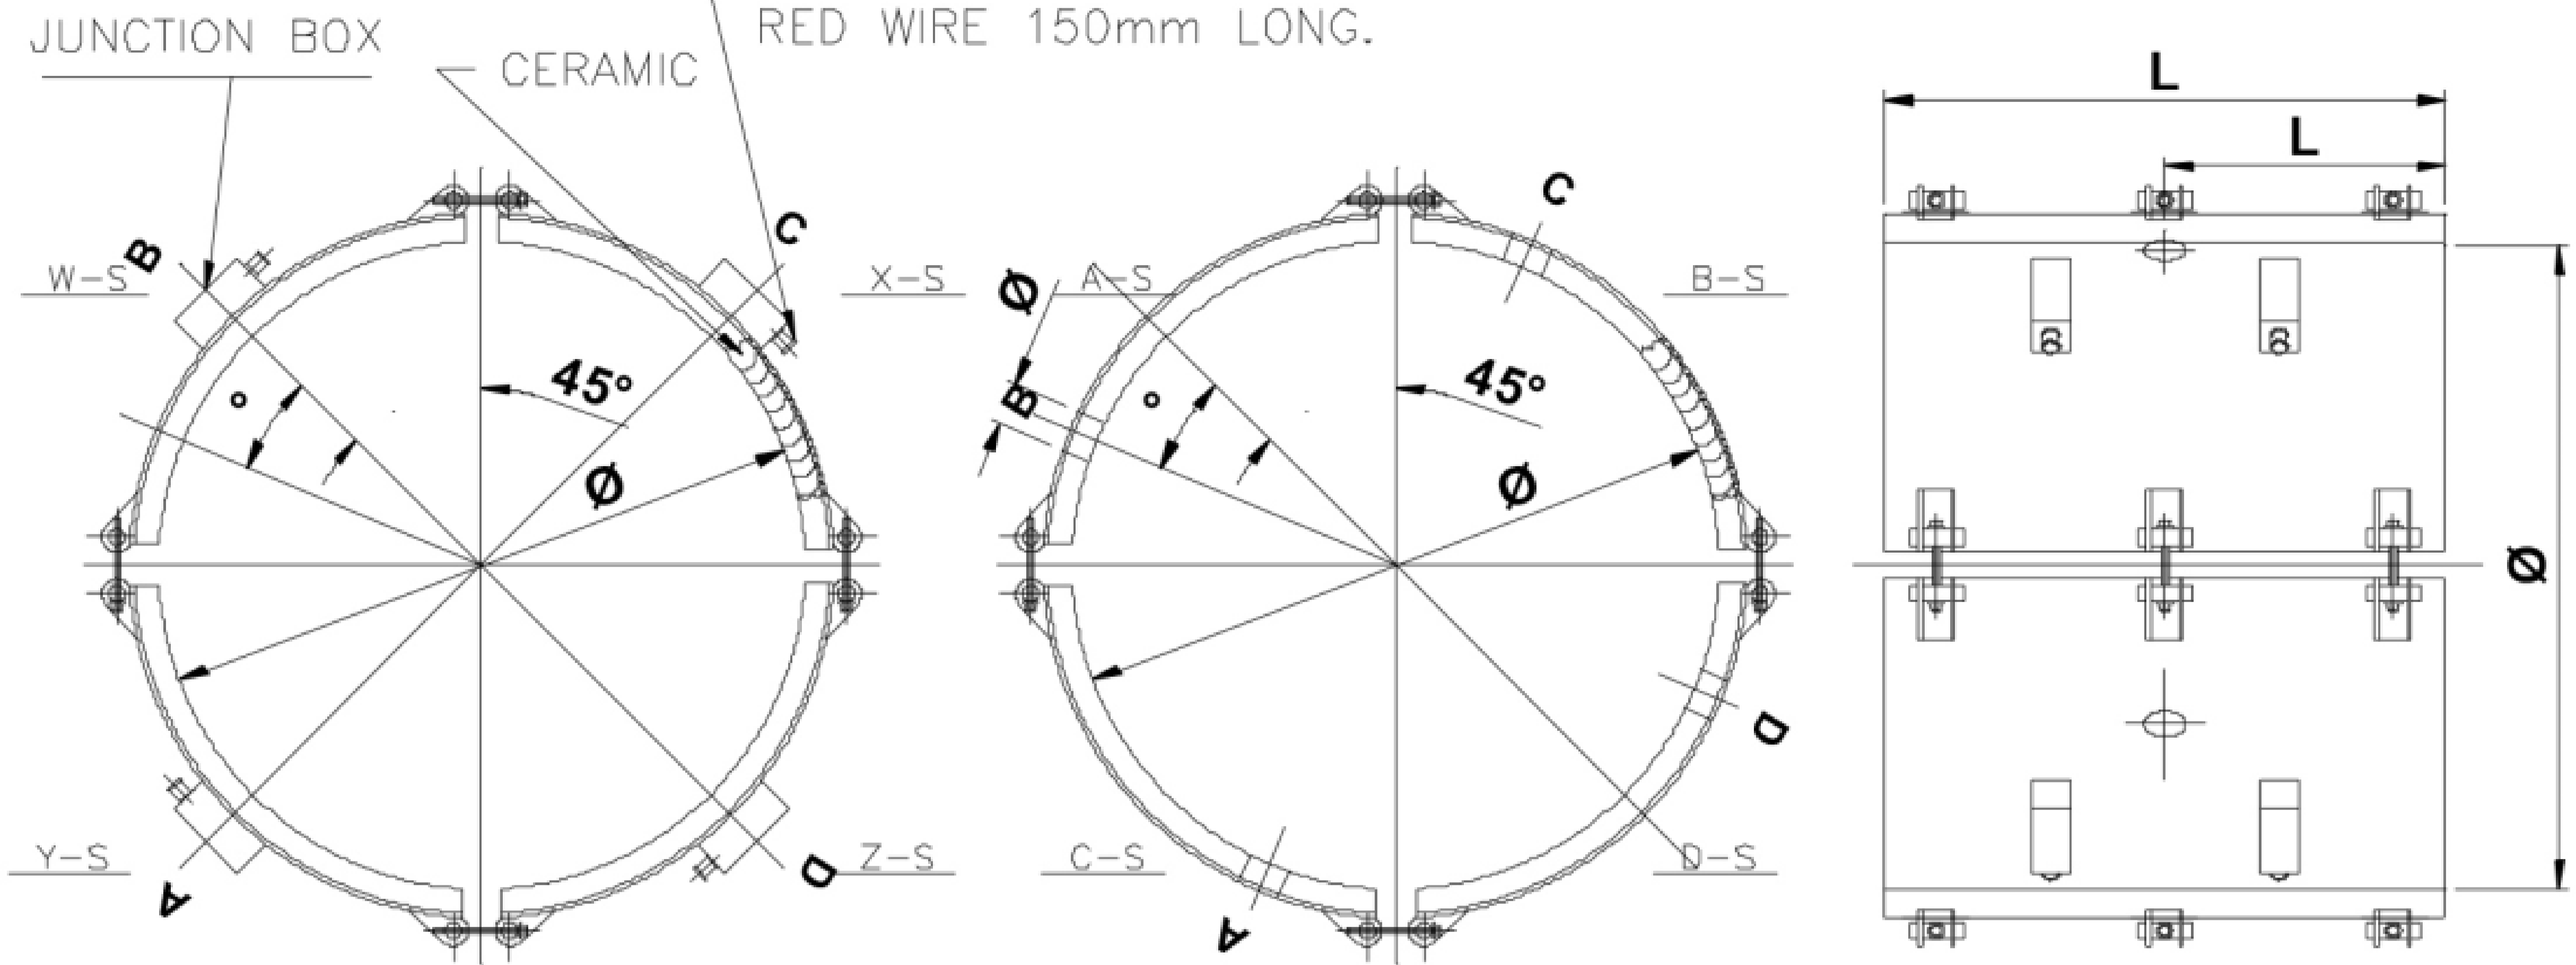

CERAMIC HEATERS (FOUR PART)

HEAT RESISTANCE BLACK &
RED WIRE 150mm LONG.

ALL THE DIMENSIONS ARE IN MM

SL NO.	KABRA DRG NO.	EXCEL DRG NO.	LOCATION USED	DIA Ø	LENGTH	VOLT	Hz	WATT	TYPE	JUN BOX	HOLE LOC	HOLE Ø	HOLE LENGTH	SLOT RADIUS.	LEAD LENGTH	PRICE
1																
2																
3																
4																
5																
6																
7																
8																
9																
10																