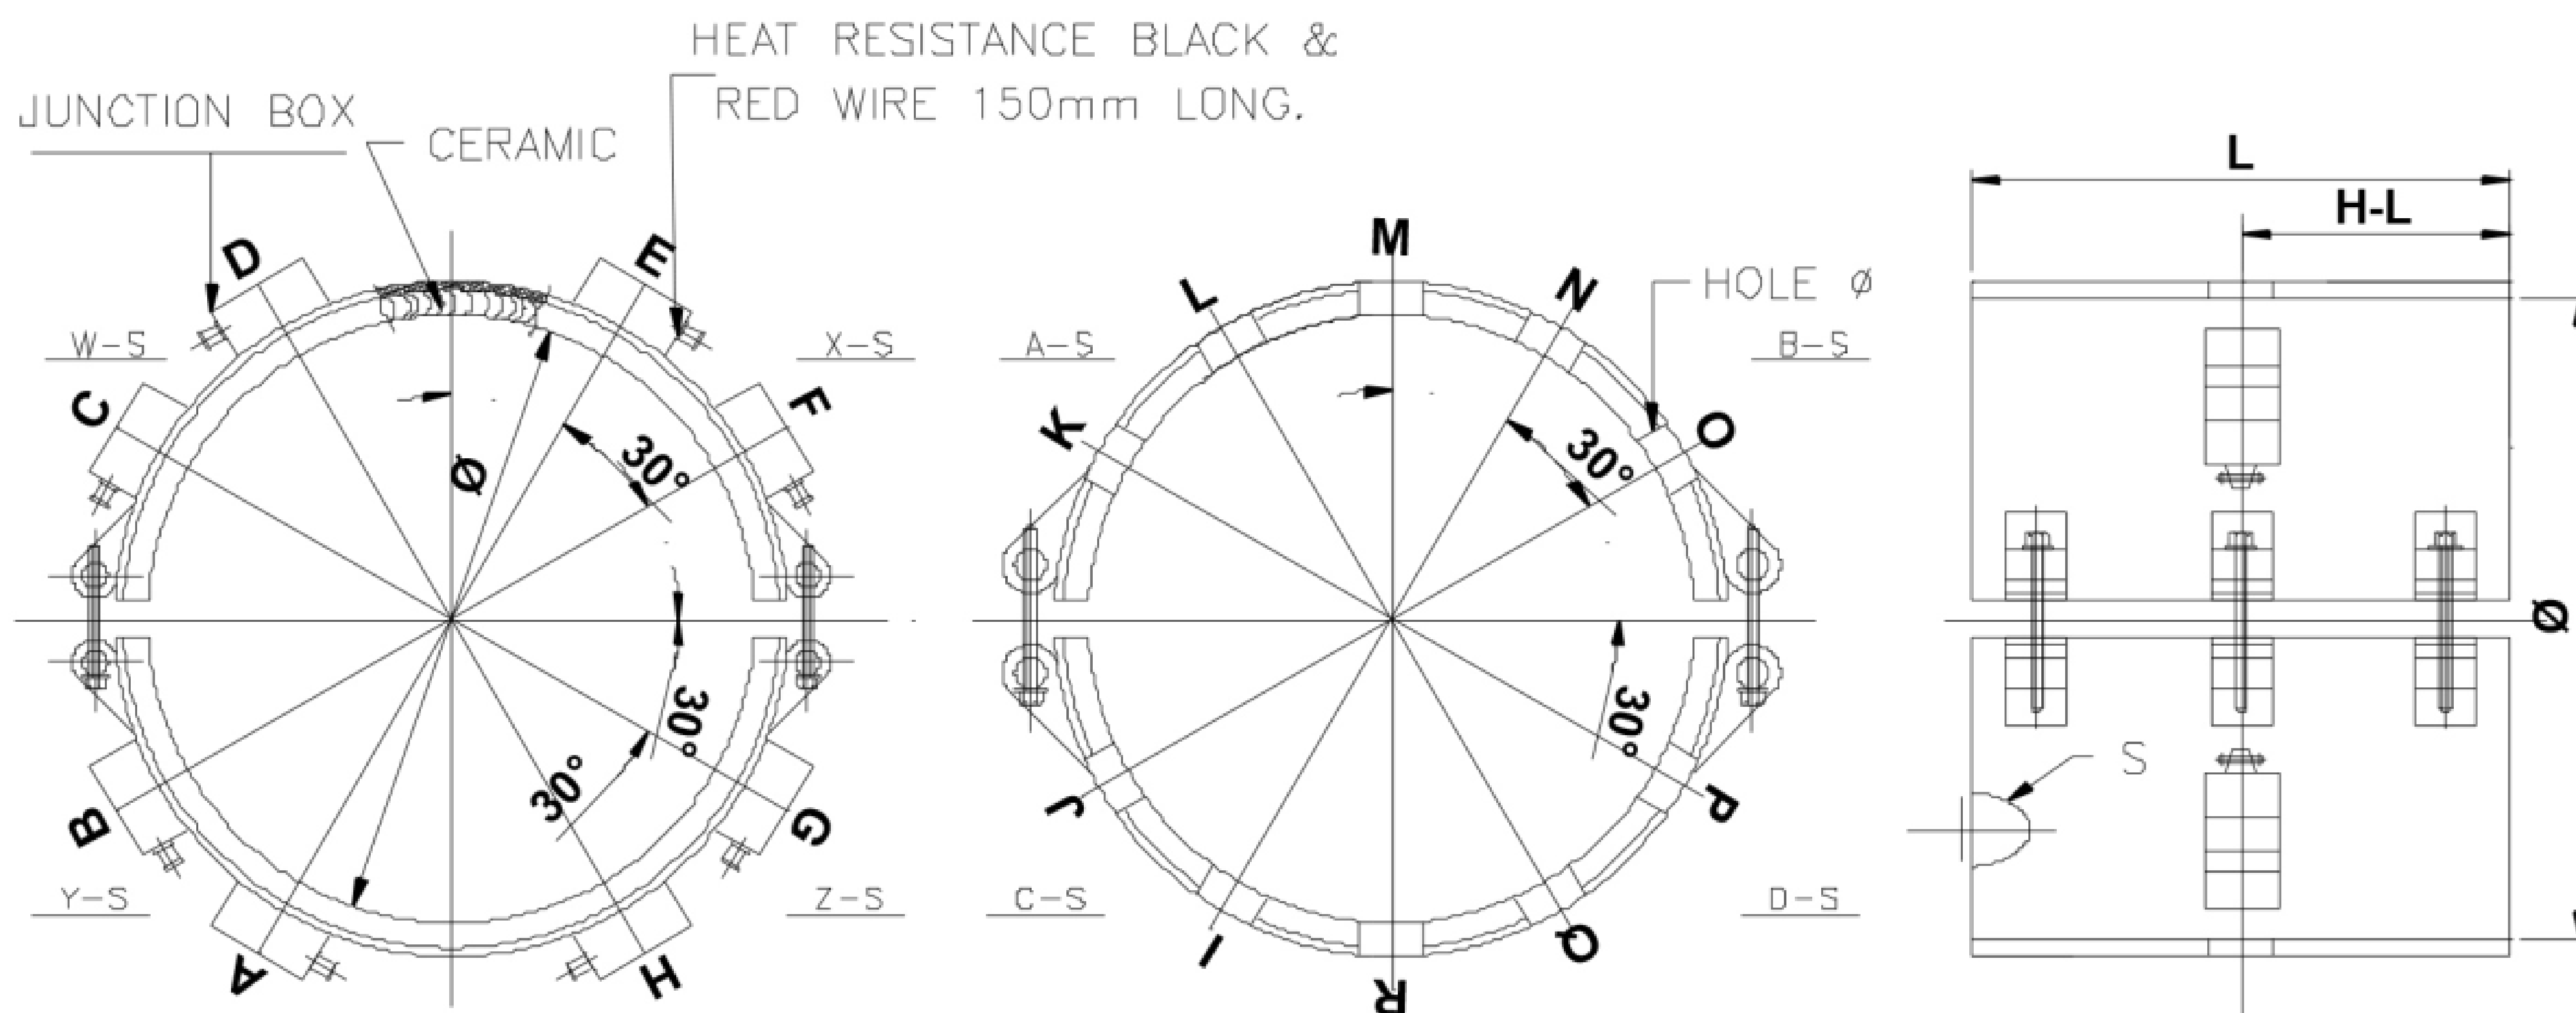

CERAMIC HEATERS (TWO PART)

ALL THE DIMENSIONS ARE IN MM

SL NO.	KABRA DRG NO.	EXCEL DRG NO.	LOCATION USED	DIA Ø	LENGTH	VOLT	Hz	WATT	TYPE	JUN BOX	HOLE LOC	HOLE Ø	HOLE LENGTH	SLOT RADIUS.	LEAD LENGTH	PRICE
1																
2																
3																
4																
5																
6																
7																
8																
9																
10																