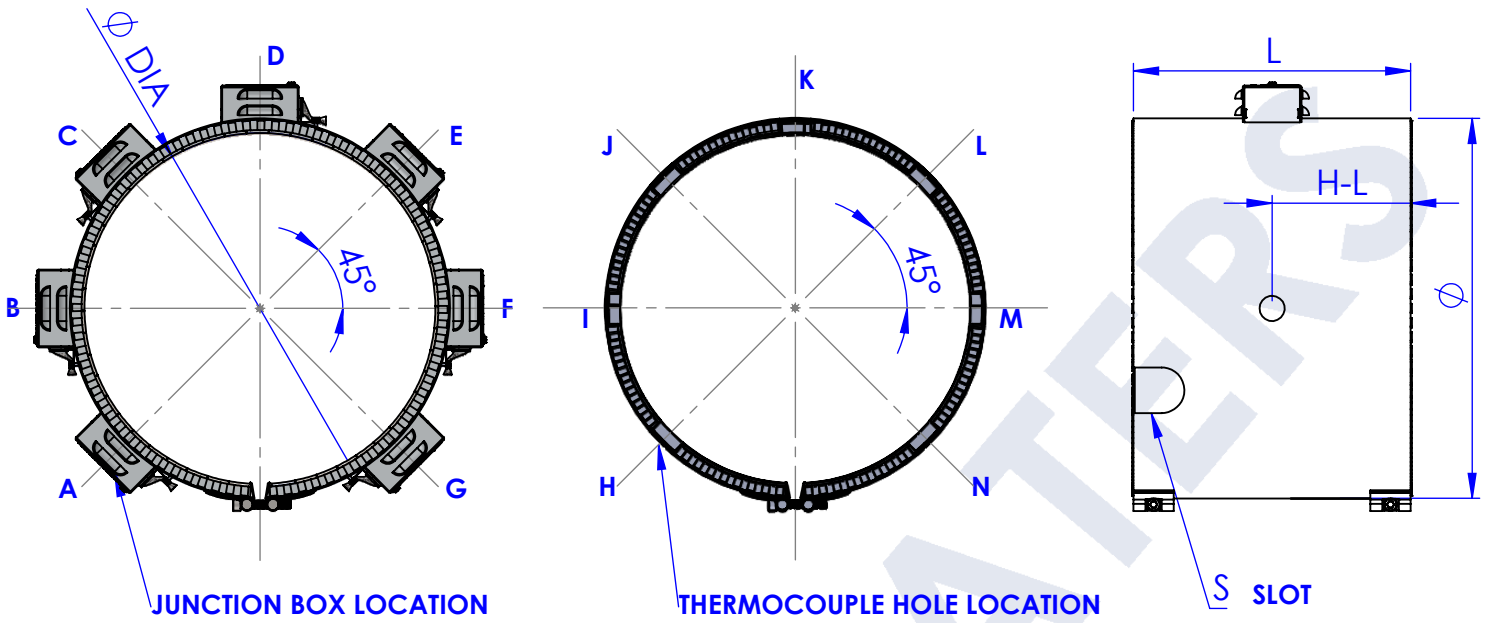

CERAMIC BAND HEATERS

ALL DIMENSIONS IN MM

SR NO	EXCEL DRG NO.	LOCATI ON USED	DIA Ø	LENGTH L	VOLT V	WATT W	HZ	TYPE	JUN . BOX	HOLE LOC .	HOLE Ø	HOLE LEN . H-L	SLOT RADIUS S	LEAD LENGTH	QTY	MODEL NO.
1																
2																
3																
4																
5																
6																
7																
8																
9																
10																