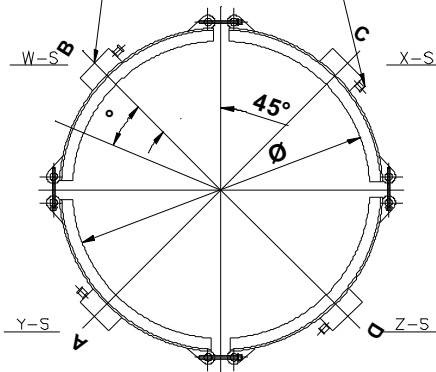

ORDER FORM

MICA HEATERS (FOUR PART)

JUNCTION BOX

HEAI RESISTANCE BLACK &
RED WIRE 150mm LONG.

ALL THE DIMENSIONS ARE IN MM

SL NO.	KABRA DRG NO.	EXCEL DRG NO.	LOCATION USED	DIA Ø	LENGTH	VOLT	Hz	WATT	TYPE	JUN BOX	HOLE LOC	HOLE Ø	HOLE LENGTH	SLOT RADIUS.	LEAD LENGTH	PRICE
1																
2																
3																
4																
5																
6																
7																
8																
9																
10																