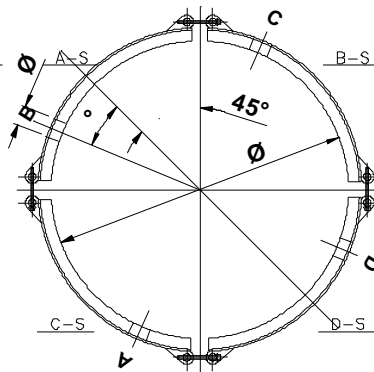

ORDER FORM

MICA HEATERS (FOUR PART)

JUNCTION BOX

HEAI RESISTANCE BLACK &
RED WIRE 150mm LONG.

ALL THE DIMENSIONS ARE IN MM

SL NO.	KABRA DRG NO.	EXCEL DRG NO.	LOCATION USED	DIA Ø	LENGTH	VOLT	Hz	WATT	TYPE	JUN BOX	HOLE LOC	HOLE Ø	HOLE LENGTH	SLOT RADIUS.	LEAD LENGTH	PRICE
1																
2																
3																
4																
5																
6																
7																
8																
9																
10																