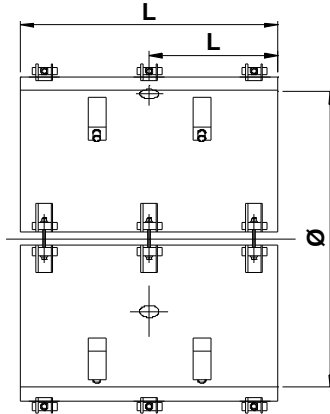

ORDER FORM

MICA HEATERS (FOUR PART)

JUNCTION BOX

HEAI RESISTANCE BLACK &
RED WIRE 150mm LONG.

ALL THE DIMENSIONS ARE IN MM

SL NO.	KABRA DRG NO.	EXCEL DRG NO.	LOCATION USED	DIA Ø	LENGTH	VOLT	Hz	WATT	TYPE	JUN BOX	HOLE LOC	HOLE Ø	HOLE LENGTH	SLOT RADIUS.	LEAD LENGTH	PRICE
1																
2																
3																
4																
5																
6																
7																
8																
9																
10																