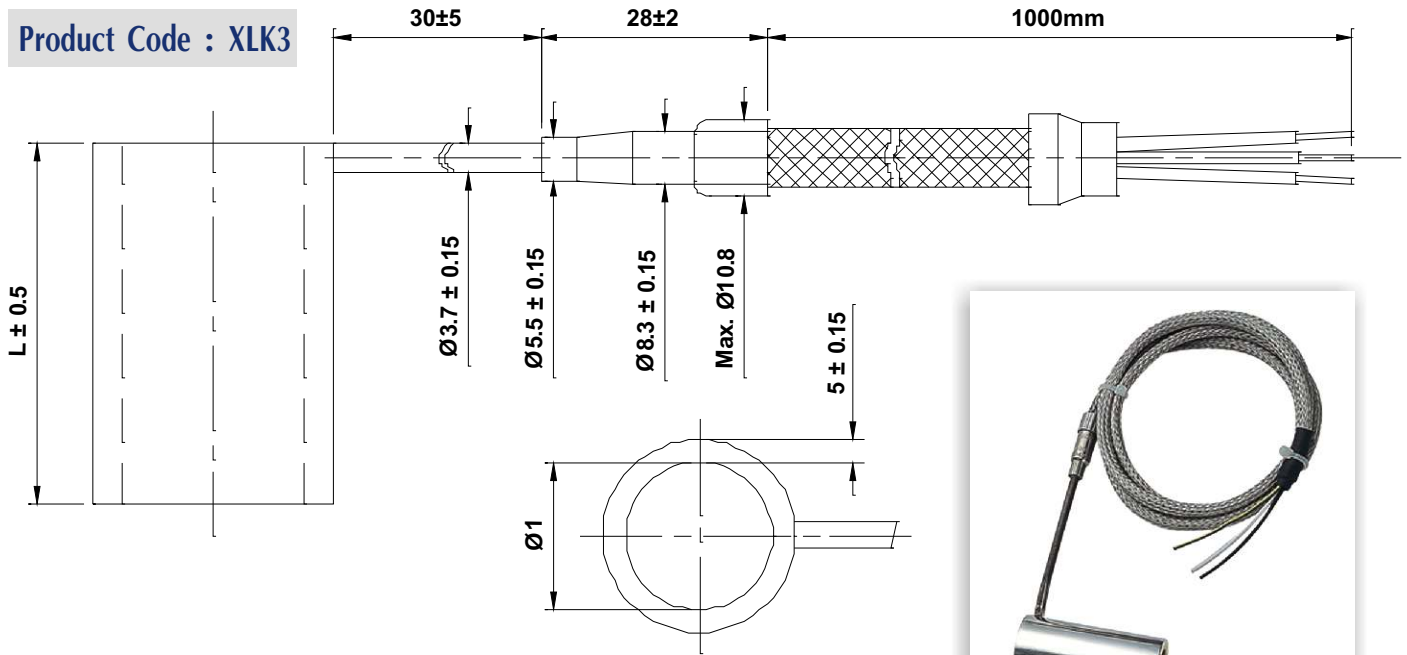

## CASTING HEATERS FOR HOT RUNNER

All the Dimensions are in mm.

**Closed Heating Ring**

Diameter (Ø) mm	Length (L)											
	20	40	60	80	100	120	140	160	180	200	220	240
12		250W	300W	400W	500W	600W	650W	700W	750W	800W	900W	1000W
13		250W	300W	400W	500W	600W	650W	700W	750W	800W	900W	1000W
14	150W	250W	350W	450W	550W	650W	700W	750W	800W	850W	950W	1050W
15	150W	250W	350W	450W	550W	650W	700W	750W	800W	850W	950W	1050W
16	150W	250W	350W	450W	550W	650W	700W	750W	800W	850W	950W	1050W
18	150W	300W	450W	550W	650W	750W	800W	850W	900W	950W	1000W	1050W
19	150W	300W	450W	550W	650W	750W	800W	850W	900W	950W	1000W	1050W
20	150W	300W	450W	550W	650W	750W	800W	850W	900W	950W	1000W	1050W
22	200W	350W	500W	600W	700W	800W	850W	900W	950W	1000W	1050W	1100W