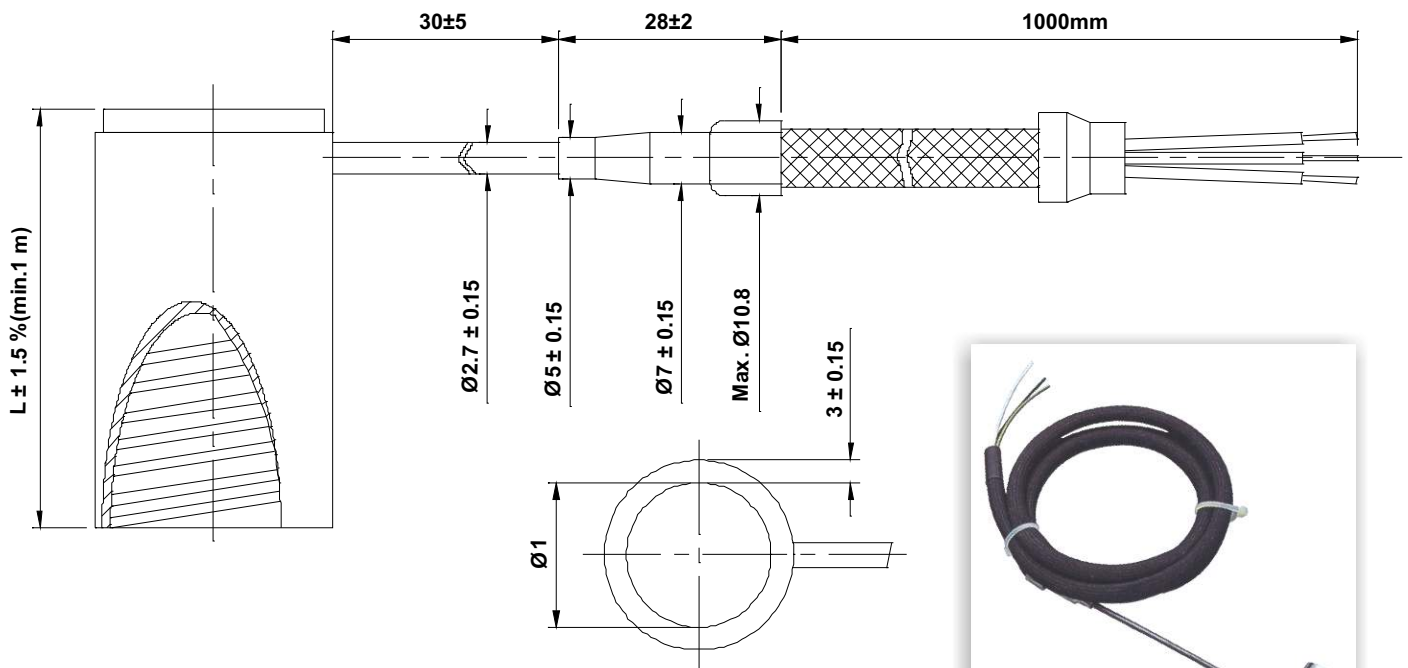

## COIL HEATERS FOR HOT RUNNER

Product Code : XLA8

All the Dimensions are in mm.

Section : 1.7 X 3.5

Diameter (Ø) mm	Length (L)											
	20	40	60	80	100	120	140	160	180	200	220	240
12		200W	300W	350W	400W	500W	550W	600W				
13		200W	300W	350W	400W	500W	550W	600W				
14	120W	250W	350W	400W	450W	500W	600W					
15	120W	250W	300W	400W	500W	600W						
16	120W	250W	300W	400W	500W	600W						
18	150W	300W	350W	400W	500W	600W						
19	150W	300W	400W	450W	500W	600W						
20	150W	300W	400W	450W	500W	600W						
22	200W	350W	400W	450W	500W	600W						

Effective power (Watt) at 230V of Voltage