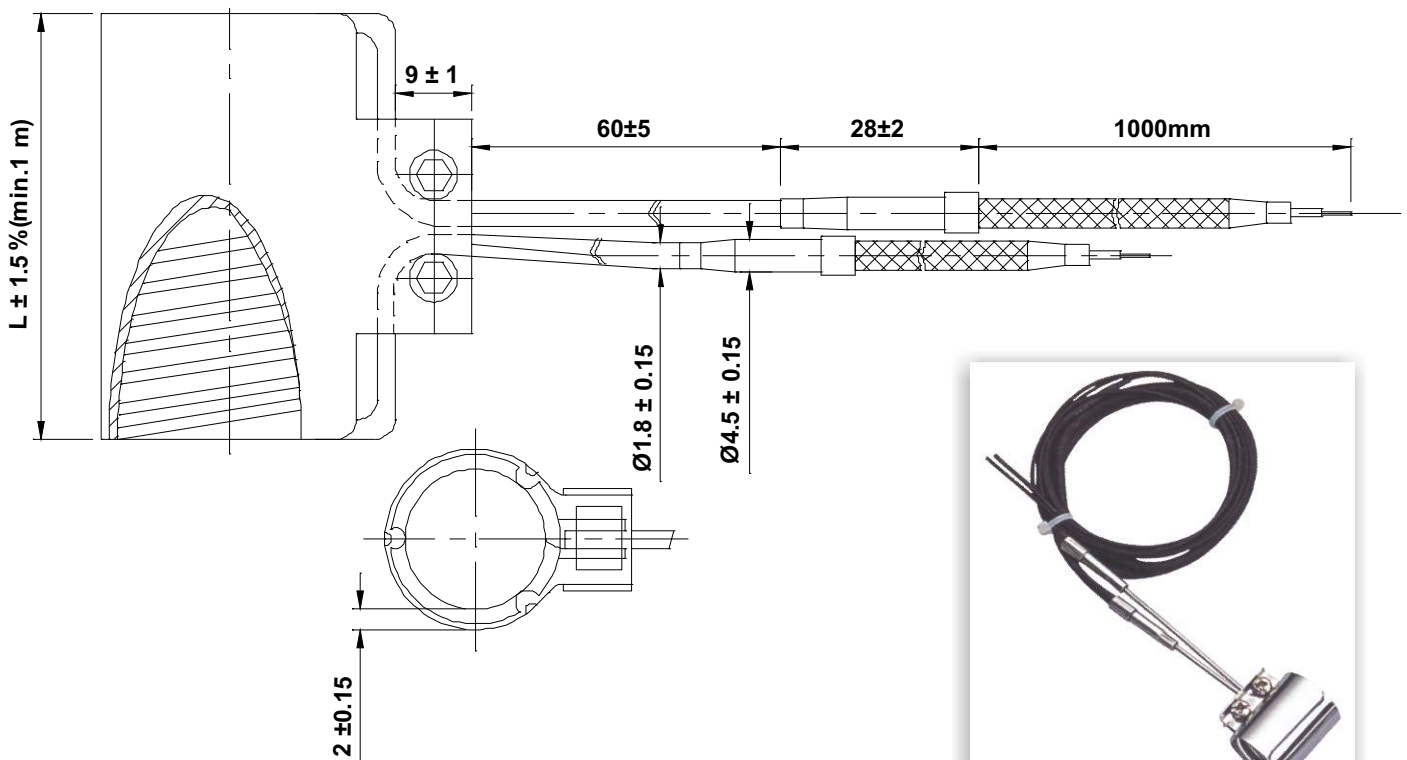

EXCEL HEATERS PVT. LTD.

(A Bharat Shah Group of Companies)

MANUFACTURERS & EXPORTERS OF INDUSTRIAL HEATERS & THERMOCOUPLES

COIL HEATERS FOR HOT RUNNER

Product Code : XLA5

All the Dimensions are in mm.

Section : 1.5 X 2.1

Diameter (Ø)	Length (L)											
	30	40	50	60	70	80	90	100				
12	150W	200W	250W	300W	350W	400W	450W	500W	550W	600W	650W	700W
13	150W	200W	250W	300W	350W	400W	450W	500W	550W	600W	650W	700W
14	150W	250W	300W	350W	400W	450W	500W	550W	600W	650W	700W	750W
15	200W	250W	300W	350W	400W	450W	500W	550W	600W	650W	700W	750W
16	200W	300W	350W	400W	450W	500W	550W	600W	650W	700W	750W	800W
18	250W	300W	350W	450W	500W	550W	600W	650W	700W	750W	800W	
19	250W	300W	350W	450W	500W	550W	600W	650W	700W	750W	800W	
20	250W	300W	400W	450W	500W	550W	600W	650W	700W	750W	800W	
22	250W	300W	400W	450W	500W	550W	600W	650W	700W	750W	800W	

Effective power (Watt) at 230V of Voltage