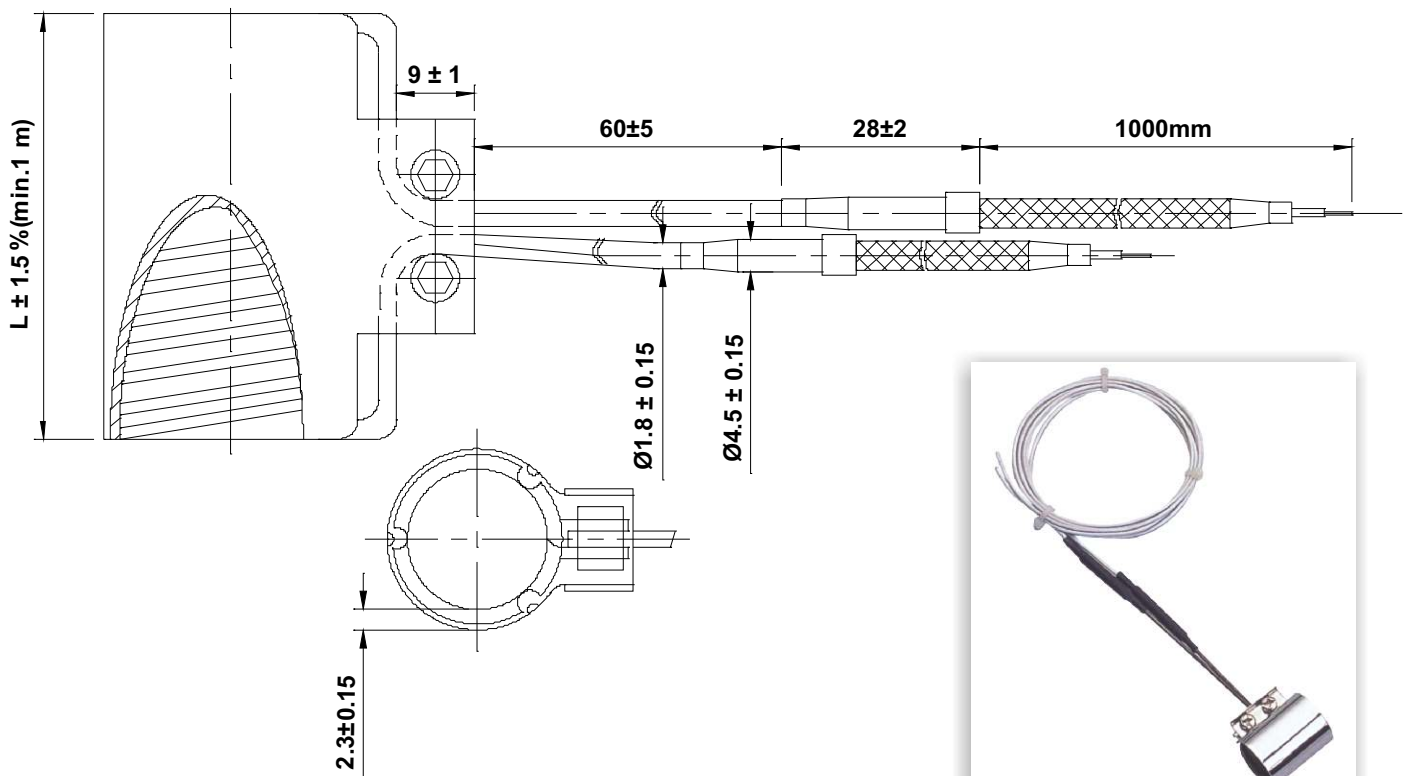

## COIL HEATERS FOR HOT RUNNER

Product Code : XLA4

All the Dimensions are in mm.

Section : Ø1.8

| Diameter (Ø)<br>mm | Length (L) |      |      |      |      |      |      |      |      |      |      |      |
|--------------------|------------|------|------|------|------|------|------|------|------|------|------|------|
|                    | 30         | 40   | 50   | 60   | 70   | 80   | 90   | 100  |      |      |      |      |
| 12                 | 150W       | 200W | 250W | 300W | 350W | 400W | 450W | 500W | 550W | 600W | 650W | 700W |
| 13                 | 150W       | 200W | 250W | 300W | 350W | 400W | 450W | 500W | 550W | 600W | 650W | 700W |
| 14                 | 150W       | 250W | 300W | 350W | 400W | 450W | 500W | 550W | 600W | 650W | 700W | 750W |
| 15                 | 200W       | 250W | 300W | 350W | 400W | 450W | 500W | 550W | 600W | 650W | 700W | 750W |
| 16                 | 200W       | 300W | 350W | 400W | 450W | 500W | 550W | 600W | 650W | 700W | 750W | 800W |
| 18                 | 250W       | 300W | 350W | 450W | 500W | 550W | 600W | 650W | 700W | 750W | 800W |      |
| 19                 | 250W       | 300W | 350W | 450W | 500W | 550W | 600W | 650W | 700W | 750W | 800W |      |
| 20                 | 250W       | 300W | 400W | 450W | 500W | 550W | 600W | 650W | 700W | 750W | 800W |      |
| 22                 | 250W       | 300W | 400W | 450W | 500W | 550W | 600W | 650W | 700W | 750W | 800W |      |