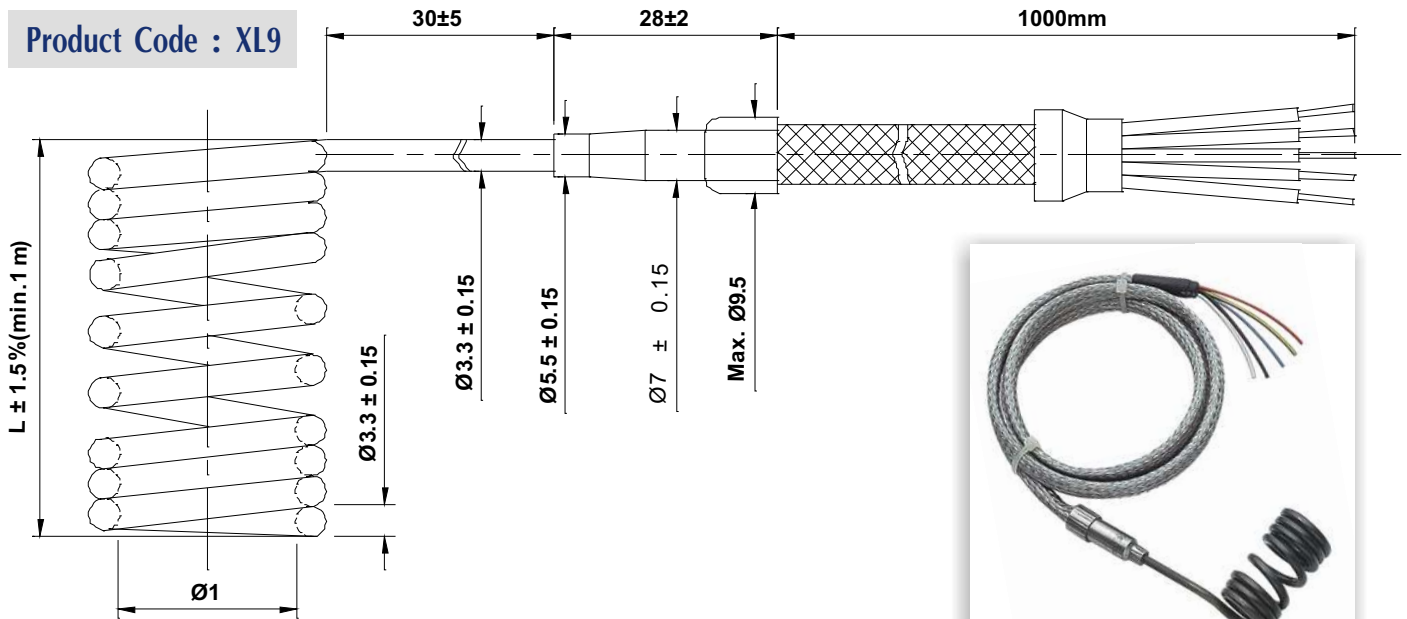

## COIL HEATERS FOR HOT RUNNER

All the Dimensions are in mm.

Section : Ø3.3

Diameter (Ø)		Length (L)													
mm	inch	20	40	60	80	100	120	140	160	180	200	220	240	260	280
10.0			200W	300W	350W	400W	450W	500W	600W	650W	650W	700W	700W	800W	800W
12.0			200W	300W	400W	500W	500W	550W	600W	650W	650W	700W	700W	800W	800W
12.5	1/2"		200W	350W	450W	500W	500W	550W	700W	650W	650W	700W	700W	800W	800W
14.0			250W	350W	450W	500W	500W	600W	700W	800W	800W	900W	900W	1000W	1000W
15.2			250W	400W	500W	600W	700W	700W	700W	800W	800W	900W	900W	1000W	1000W
16.0	5/8"		300W	400W	500W	600W	700W	700W	800W	800W	800W	900W	900W	1000W	1000W
18.0		200W	300W	450W	550W	600W	700W	700W	800W	900W	900W	1000W	1000W	1200W	1200W
19.0	6/8"	200W	350W	500W	550W	600W	700W	800W	800W	900W	900W	1000W	1000W	1200W	1200W
20.0		200W	350W	500W	550W	600W	700W	800W	800W	900W	900W	1000W	1000W	1200W	1200W
22.0	7/8"	200W	350W	500W	550W	700W	800W	800W	800W	900W	900W	1000W	1000W	1200W	1200W
24.0		200W	400W	550W	600W	700W	800W	900W	900W	1000W	1000W	1200W	1200W	1500W	1500W
25.0	1"	200W	400W	550W	600W	700W	800W	900W	900W	1000W	1000W	1200W	1200W	1500W	1500W
28.0		250W	450W	600W	700W	800W	900W	1000W	1000W	1200W	1200W	1300W	1300W	1500W	1500W
30.0		250W	450W	600W	700W	800W	900W	1000W	1000W	1200W	1200W	1300W	1300W	1500W	1500W
32.0	1 1/4"	300W	500W	600W	700W	800W	900W	1000W	1000W	1200W	1200W	1300W	1300W	1500W	1500W
35.0		300W	550W	650W	850W	1100W	1250W	1250W	1250W	1500W	1500W	1800W	1800W	2000W	2000W
38.0	1 1/2"	350W	550W	700W	850W	1100W	1250W	1250W	1250W	1500W	1500W	1800W	1800W	2000W	2000W
40.0		350W	550W	700W	850W	1100W	1250W	1250W	1250W	1500W	1500W	1800W	1800W	2000W	2000W
42.0		350W	550W	700W	850W	1100W	1250W	1250W	1250W	1500W	1500W	1800W	1800W	2000W	2000W
45.0		350W	550W	700W	850W	1100W	1250W	1250W	1250W	1500W	1500W	1800W	1800W	2000W	2000W
48.0		400W	400W	900W	1200W	1200W	1500W	1500W	1500W	1800W	1800W	1800W	1800W	2200W	2200W
50.0	2"	400W	600W	900W	1200W	1200W	1500W	1500W	1500W	1800W	1800W	1800W	1800W	2200W	2200W