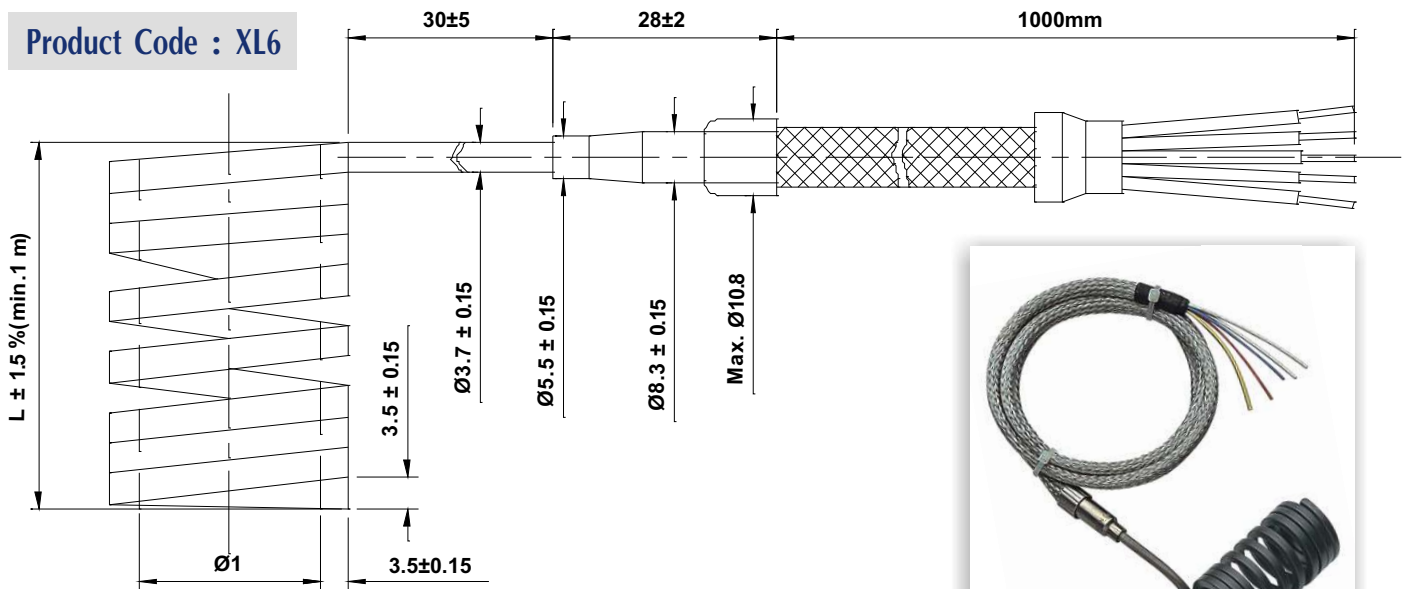

## COIL HEATERS FOR HOT RUNNER

All the Dimensions are in mm.

Section : 3.5 X 3.5

Diameter (Ø)		Length (L)													
mm	inch	20	40	60	80	100	120	140	160	180	200	220	240	260	280
10.0			200W	300W	350W	400W	450W	500W	600W	650W	650W	700W	700W	800W	800W
12.0			200W	300W	400W	500W	500W	550W	600W	650W	650W	700W	700W	800W	800W
12.5	1/2"		200W	350W	450W	500W	500W	550W	700W	650W	650W	700W	700W	800W	800W
14.0			250W	350W	450W	500W	500W	600W	700W	800W	800W	900W	900W	1000W	1000W
15.2			250W	400W	500W	600W	700W	700W	700W	800W	800W	900W	900W	1000W	1000W
16.0	5/8"		300W	400W	500W	600W	700W	700W	800W	800W	800W	900W	900W	1000W	1000W
18.0		200W	300W	450W	550W	600W	700W	700W	800W	900W	900W	1000W	1000W	1200W	1200W
19.0	6/8"	200W	350W	500W	550W	600W	700W	800W	800W	900W	900W	1000W	1000W	1200W	1200W
20.0		200W	350W	500W	550W	600W	700W	800W	800W	900W	900W	1000W	1000W	1200W	1200W
22.0	7/8"	200W	350W	500W	550W	700W	800W	800W	800W	900W	900W	1000W	1000W	1200W	1200W
24.0		200W	400W	550W	600W	700W	800W	900W	900W	1000W	1000W	1200W	1200W	1500W	1500W
25.0	1"	200W	400W	550W	600W	700W	800W	900W	900W	1000W	1000W	1200W	1200W	1500W	1500W
28.0		250W	450W	600W	700W	800W	900W	1000W	1000W	1200W	1200W	1300W	1300W	1500W	1500W
30.0		250W	450W	600W	700W	800W	900W	1000W	1000W	1200W	1200W	1300W	1300W	1500W	1500W
32.0	1 1/4"	300W	500W	600W	700W	800W	900W	1000W	1000W	1200W	1200W	1300W	1300W	1500W	1500W
35.0		300W	550W	650W	850W	1100W	1250W	1250W	1250W	1500W	1500W	1800W	1800W	2000W	2000W
38.0	1 1/2"	350W	550W	700W	850W	1100W	1250W	1250W	1250W	1500W	1500W	1800W	1800W	2000W	2000W
40.0		350W	550W	700W	850W	1100W	1250W	1250W	1250W	1500W	1500W	1800W	1800W	2000W	2000W
42.0		350W	550W	700W	850W	1100W	1250W	1250W	1250W	1500W	1500W	1800W	1800W	2000W	2000W
45.0		350W	550W	700W	850W	1100W	1250W	1250W	1250W	1500W	1500W	1800W	1800W	2000W	2000W
48.0		400W	400W	900W	1200W	1200W	1500W	1500W	1500W	1800W	1800W	1800W	1800W	2200W	2200W
50.0	2"	400W	600W	900W	1200W	1200W	1500W	1500W	1500W	1800W	1800W	1800W	1800W	2200W	2200W