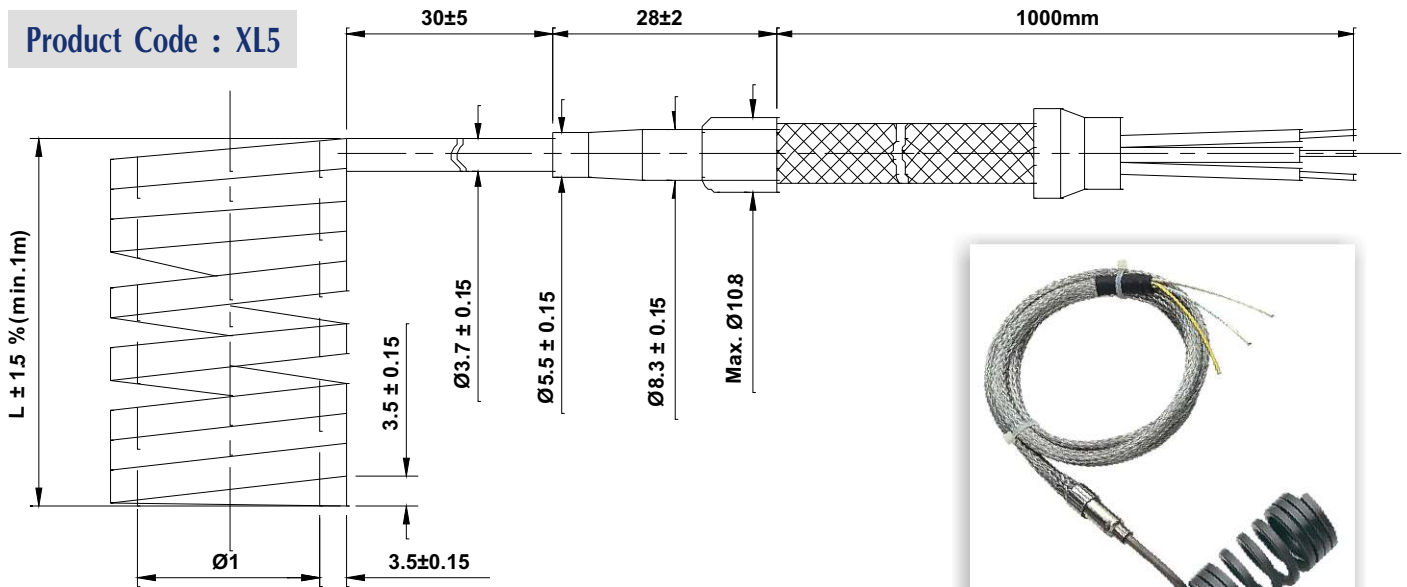

## COIL HEATERS FOR HOT RUNNER

All the Dimensions are in mm.

Section : 3.5 X 3.5

Diameter (Ø)		Length (L)													
mm	inch	20	40	60	80	100	120	140	160	180	200	220	240	260	280
10.0			200W	300W	350W	400W	450W	500W	600W	650W	650W	700W	700W	800W	800W
12.0			200W	300W	400W	500W	500W	550W	600W	650W	650W	700W	700W	800W	800W
12.5	1/2"		200W	350W	450W	500W	500W	550W	700W	650W	650W	700W	700W	800W	800W
14.0			250W	350W	450W	500W	500W	600W	700W	800W	800W	900W	900W	1000W	1000W
15.2			250W	400W	500W	600W	700W	700W	700W	800W	800W	900W	900W	1000W	1000W
16.0	5/8"		300W	400W	500W	600W	700W	700W	800W	800W	800W	900W	900W	1000W	1000W
18.0		200W	300W	450W	550W	600W	700W	700W	800W	900W	900W	1000W	1000W	1200W	1200W
19.0	6/8"	200W	350W	500W	550W	600W	700W	800W	800W	900W	900W	1000W	1000W	1200W	1200W
20.0		200W	350W	500W	550W	600W	700W	800W	800W	900W	900W	1000W	1000W	1200W	1200W
22.0	7/8"	200W	350W	500W	550W	700W	800W	800W	800W	900W	900W	1000W	1000W	1200W	1200W
24.0		200W	400W	550W	600W	700W	800W	900W	900W	1000W	1000W	1200W	1200W	1500W	1500W
25.0	1"	200W	400W	550W	600W	700W	800W	900W	900W	1000W	1000W	1200W	1200W	1500W	1500W
28.0		250W	450W	600W	700W	800W	900W	1000W	1000W	1200W	1200W	1300W	1300W	1500W	1500W
30.0		250W	450W	600W	700W	800W	900W	1000W	1000W	1200W	1200W	1300W	1300W	1500W	1500W
32.0	1 1/4"	300W	500W	600W	700W	800W	900W	1000W	1000W	1200W	1200W	1300W	1300W	1500W	1500W
35.0		300W	550W	650W	850W	1100W	1250W	1250W	1250W	1500W	1500W	1800W	1800W	2000W	2000W
38.0	1 1/2"	350W	550W	700W	850W	1100W	1250W	1250W	1250W	1500W	1500W	1800W	1800W	2000W	2000W
40.0		350W	550W	700W	850W	1100W	1250W	1250W	1250W	1500W	1500W	1800W	1800W	2000W	2000W
42.0		350W	550W	700W	850W	1100W	1250W	1250W	1250W	1500W	1500W	1800W	1800W	2000W	2000W
45.0		350W	550W	700W	850W	1100W	1250W	1250W	1250W	1500W	1500W	1800W	1800W	2000W	2000W
48.0		400W	400W	900W	1200W	1200W	1500W	1500W	1500W	1800W	1800W	1800W	1800W	2200W	2200W
50.0	2"	400W	600W	900W	1200W	1200W	1500W	1500W	1500W	1800W	1800W	1800W	1800W	2200W	2200W