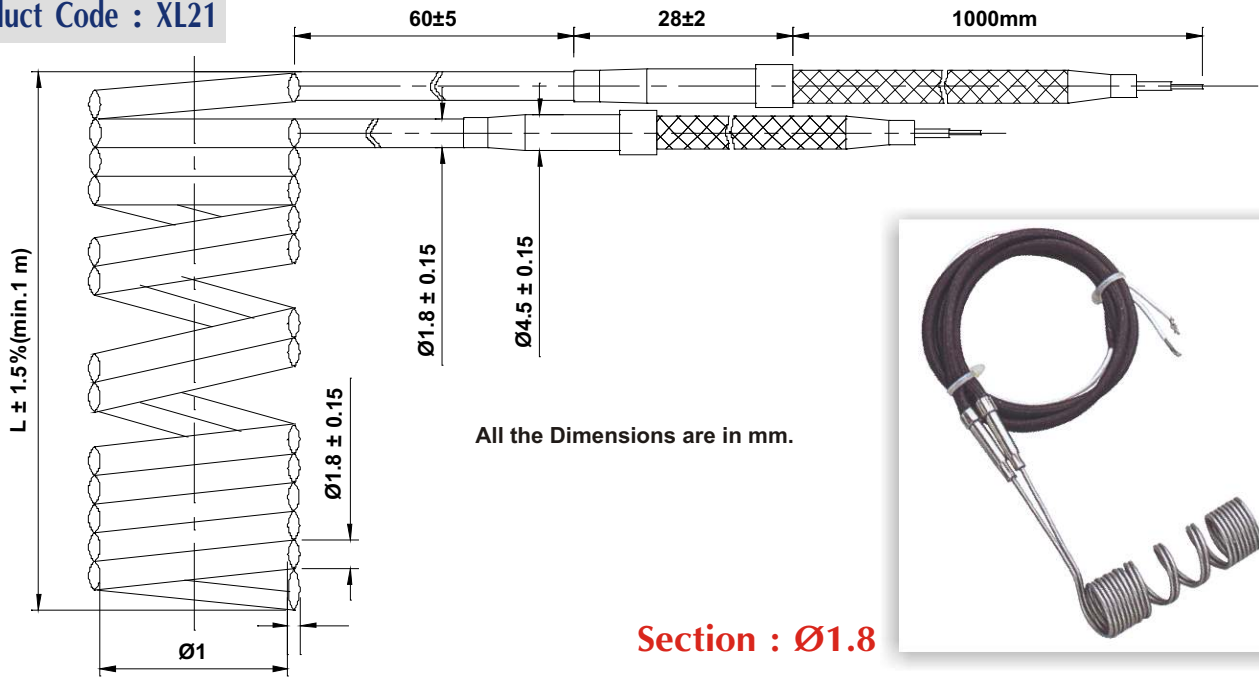

EXCEL HEATERS PVT. LTD.

(A Bharat Shah Group of Companies)

MANUFACTURERS & EXPORTERS OF INDUSTRIAL HEATERS & THERMOCOUPLES

COIL HEATERS FOR HOT RUNNER

Product Code : XL21

Diameter (Ø)		Length (L)													
mm	inch	20	40	60	80	100	120	140	160	180	200	220	240	260	280
6.0			120W	150W	200W	250W	300W	350W	400W	450W	500W	550W	600W	650W	700W
8.0			150W	200W	250W	300W	350W	400W	450W	500W	550W	600W	650W	700W	750W
8.5			150W	200W	250W	300W	350W	400W	450W	500W	550W	600W	650W	700W	750W
10.0			200W	250W	300W	400W	450W	500W	550W	600W	650W	700W	750W	800W	
12			200W	300W	350W	450W	500W	550W	600W	650W	700W	750W	800W		
13			200W	300W	350W	450W	500W	550W	600W	650W	700W	750W	800W		
14		120W	250W	350W	400W	500W	550W	600W	650W	700W	750W	800W			
15		120W	250W	350W	400W	500W	550W	600W	650W	700W	750W	800W			
16		150W	250W	400W	450W	600W	650W	700W	750W	800W					
18		150W	300W	400W	500W	650W	700W	750W	800W						
19		150W	300W	450W	550W	700W	750W	800W							
20		200W	300W	450W	550W	700W	750W	800W							
22		200W	300W	450W	550W	750W	800W								
24		200W	300W	450W	550W	800W									
25		200W	350W	500W	600W	800W									
28		250W	350W	500W	600W	800W									
30		250W	350W	550W	700W	800W									
32		250W	400W	550W	700W	800W									
35		250W	400W	600W	800W										
38		300W	450W	600W	800W										
40		300W	450W	650W	800W										
42		300W	500W	650W	800W										