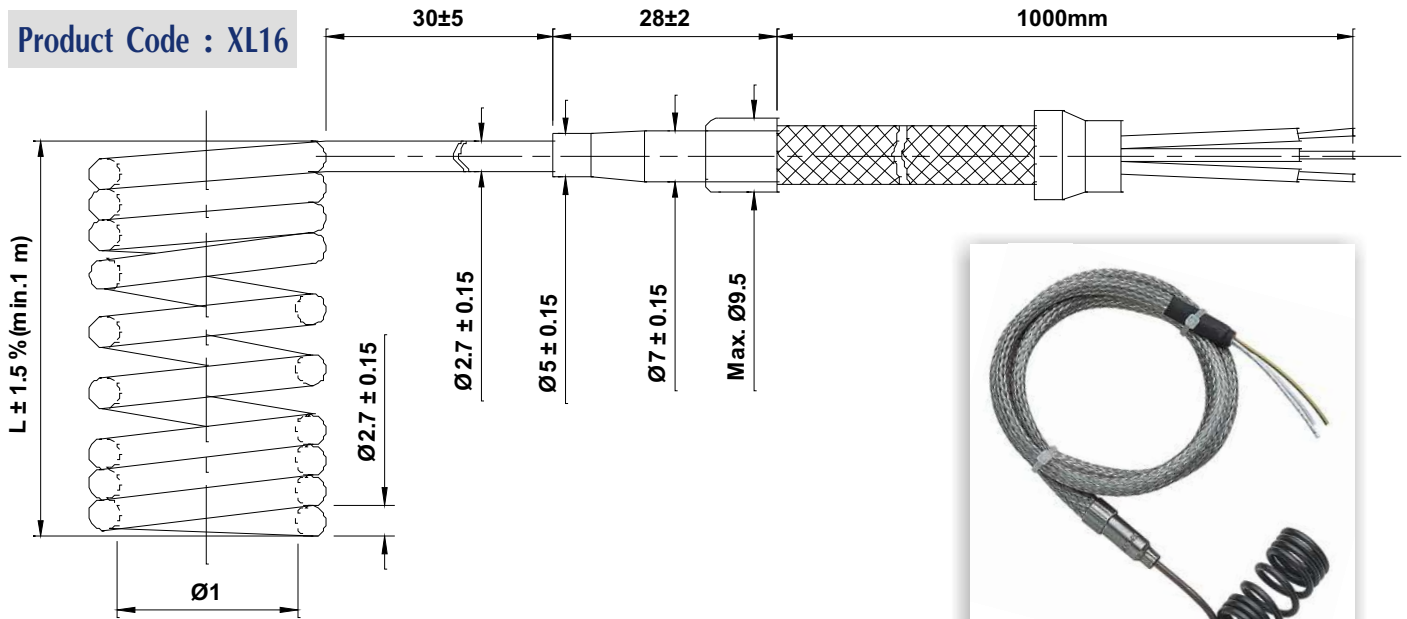

EXCEL HEATERS PVT. LTD.

(A Bharat Shah Group of Companies)

MANUFACTURERS & EXPORTERS OF INDUSTRIAL HEATERS & THERMOCOUPLES

COIL HEATERS FOR HOT RUNNER

All the Dimensions are in mm.

Section : $\varnothing 2.7$

Diameter (Ø)		Length (L)													
mm	inch	20	40	60	80	100	120	140	160	180	200	220	240	260	280
6.0			120W	150W	200W	250W	300W	350W	400W						
8.0			150W	200W	250W	300W	350W	400W	450W						
8.5			150W	200W	250W	300W	350W	400W	450W						
10.0			200W	250W	300W	350W	400W	500W	550W						
12			200W	300W	350W	400W	500W	550W	600W						
13			200W	300W	350W	400W	500W	550W	600W						
14		120W	250W	300W	400W	500W	600W	600W							
15		120W	250W	300W	400W	500W	600W	600W							
16		120W	250W	300W	400W	500W	600W	600W							
18		150W	300W	350W	400W	500W	600W	600W							
19		150W	350W	450W	500W	600W	600W								
20		150W	350W	450W	500W	600W									
22		200W	350W	450W	550W	600W									
24		200W	400W	500W	550W	600W									
25		200W	400W	500W	550W	600W									
28		250W	400W	500W	600W										
30		250W	400W	600W	600W										
32		250W	400W	600W	600W										
35		250W	400W	600W											
38		300W	500W	600W											
40		300W	500W	600W											
42		300W	500W	600W											