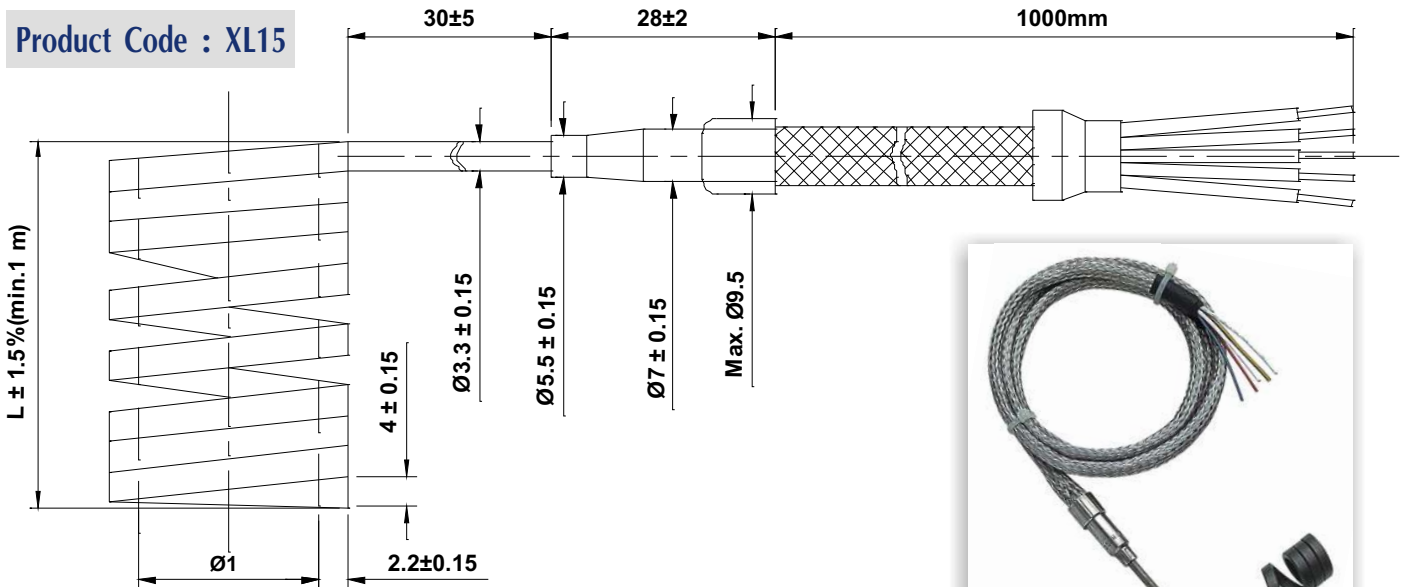

## COIL HEATERS FOR HOT RUNNER

All the Dimensions are in mm.

Section : 2.2 X 4.0

Diameter (Ø)		Length (L)													
mm	inch	20	40	60	80	100	120	140	160	180	200	220	240	260	280
10.0			200W	300W	350W	400W	450W	500W	600W	650W	650W	700W	700W	800W	800W
12.0			200W	300W	400W	500W	500W	550W	600W	650W	650W	700W	700W	800W	800W
12.5	1/2"		200W	350W	450W	500W	500W	550W	700W	650W	650W	700W	700W	800W	800W
14.0			250W	350W	450W	500W	500W	600W	700W	800W	800W	900W	900W	1000W	1000W
15.2			250W	400W	500W	600W	700W	700W	700W	800W	800W	900W	900W	1000W	1000W
16.0	5/8"		300W	400W	500W	600W	700W	700W	800W	800W	800W	900W	900W	1000W	1000W
18.0		200W	300W	450W	550W	600W	700W	700W	800W	900W	900W	1000W	1000W	1200W	1200W
19.0	7/8"	200W	350W	500W	550W	600W	700W	800W	800W	900W	900W	1000W	1000W	1200W	1200W
20.0		200W	350W	500W	550W	600W	700W	800W	800W	900W	900W	1000W	1000W	1200W	1200W
22.0	6/8"	200W	350W	500W	550W	700W	800W	800W	800W	900W	900W	1000W	1000W	1200W	1200W
24.0		200W	400W	550W	600W	700W	800W	900W	900W	1000W	1000W	1200W	1200W	1500W	1500W
25.0	1"	200W	400W	550W	600W	700W	800W	900W	900W	1000W	1000W	1200W	1200W	1500W	1500W
28.0		250W	450W	600W	700W	800W	900W	1000W	1000W	1200W	1200W	1300W	1300W	1500W	1500W
30.0		250W	450W	600W	700W	800W	900W	1000W	1000W	1200W	1200W	1300W	1300W	1500W	1500W
32.0	1 1/4"	300W	500W	600W	700W	800W	900W	1000W	1000W	1200W	1200W	1300W	1300W	1500W	1500W
35.0		300W	550W	650W	850W	1100W	1250W	1250W	1250W	1500W	1500W	1800W	1800W	2000W	2000W
38.0	1 1/2"	350W	550W	700W	850W	1100W	1250W	1250W	1250W	1500W	1500W	1800W	1800W	2000W	2000W
40.0		350W	550W	700W	850W	1100W	1250W	1250W	1250W	1500W	1500W	1800W	1800W	2000W	2000W
42.0		350W	550W	700W	850W	1100W	1250W	1250W	1250W	1500W	1500W	1800W	1800W	2000W	2000W
45.0		350W	550W	700W	850W	1100W	1250W	1250W	1250W	1500W	1500W	1800W	1800W	2000W	2000W
48.0		400W	400W	900W	1200W	1200W	1500W	1500W	1500W	1800W	1800W	1800W	1800W	2200W	2200W
50.0	2"	400W	600W	900W	1200W	1200W	1500W	1500W	1500W	1800W	1800W	1800W	1800W	2200W	2200W