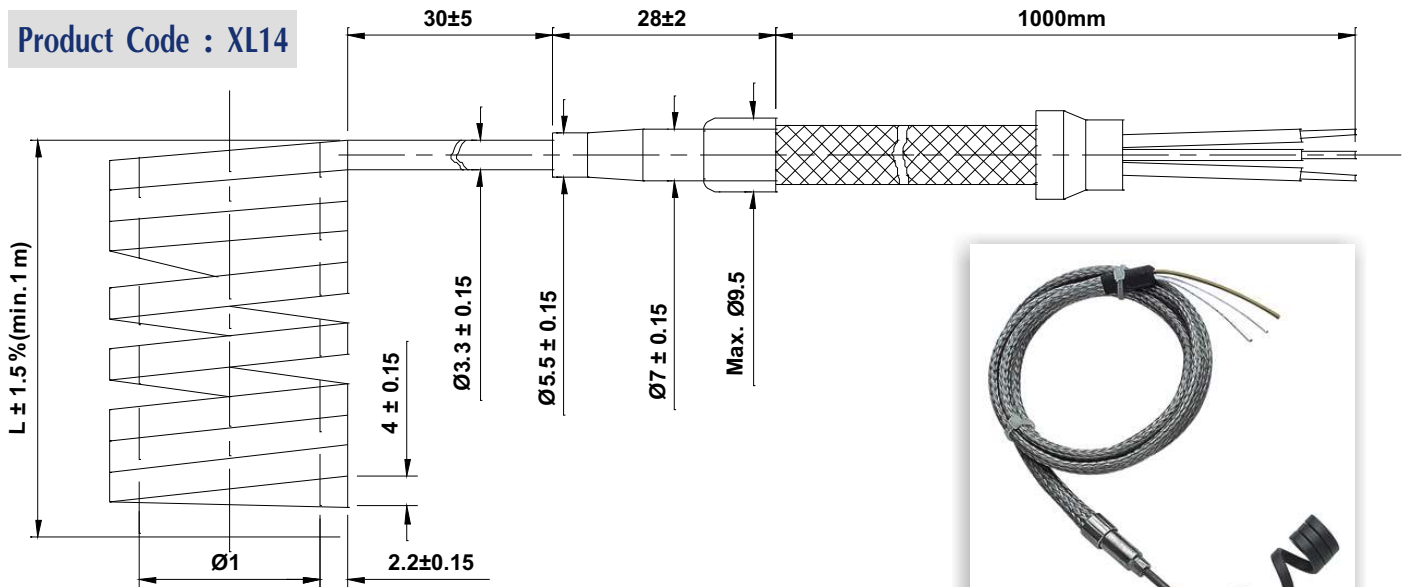

## COIL HEATERS FOR HOT RUNNER

All the Dimensions are in mm.

Section : 2.2 X 4.0

Diameter (Ø)		Length (L)													
mm	inch	20	40	60	80	100	120	140	160	180	200	220	240	260	280
10.0			200W	300W	350W	400W	450W	500W	600W	650W	650W	700W	700W	800W	800W
12.0			200W	300W	400W	500W	500W	550W	600W	650W	650W	700W	700W	800W	800W
12.5	1/2"		200W	350W	450W	500W	500W	550W	700W	650W	650W	700W	700W	800W	800W
14.0			250W	350W	450W	500W	500W	600W	700W	800W	800W	900W	900W	1000W	1000W
15.2			250W	400W	500W	600W	700W	700W	700W	800W	800W	900W	900W	1000W	1000W
16.0	5/8"		300W	400W	500W	600W	700W	700W	800W	800W	800W	900W	900W	1000W	1000W
18.0		200W	300W	450W	550W	600W	700W	700W	800W	900W	900W	1000W	1000W	1200W	1200W
19.0	7/8"	200W	350W	500W	550W	600W	700W	800W	800W	900W	900W	1000W	1000W	1200W	1200W
20.0		200W	350W	500W	550W	600W	700W	800W	800W	900W	900W	1000W	1000W	1200W	1200W
22.0	6/8"	200W	350W	500W	550W	700W	800W	800W	800W	900W	900W	1000W	1000W	1200W	1200W
24.0		200W	400W	550W	600W	700W	800W	900W	900W	1000W	1000W	1200W	1200W	1500W	1500W
25.0	1"	200W	400W	550W	600W	700W	800W	900W	900W	1000W	1000W	1200W	1200W	1500W	1500W
28.0		250W	450W	600W	700W	800W	900W	1000W	1000W	1200W	1200W	1300W	1300W	1500W	1500W
30.0		250W	450W	600W	700W	800W	900W	1000W	1000W	1200W	1200W	1300W	1300W	1500W	1500W
32.0	1 1/4"	300W	500W	600W	700W	800W	900W	1000W	1000W	1200W	1200W	1300W	1300W	1500W	1500W
35.0		300W	550W	650W	850W	1100W	1250W	1250W	1250W	1500W	1500W	1800W	1800W	2000W	2000W
38.0	1 1/2"	350W	550W	700W	850W	1100W	1250W	1250W	1250W	1500W	1500W	1800W	1800W	2000W	2000W
40.0		350W	550W	700W	850W	1100W	1250W	1250W	1250W	1500W	1500W	1800W	1800W	2000W	2000W
42.0		350W	550W	700W	850W	1100W	1250W	1250W	1250W	1500W	1500W	1800W	1800W	2000W	2000W
45.0		350W	550W	700W	850W	1100W	1250W	1250W	1250W	1500W	1500W	1800W	1800W	2000W	2000W
48.0		400W	400W	900W	1200W	1200W	1500W	1500W	1500W	1800W	1800W	1800W	1800W	2200W	2200W
50.0	2"	400W	600W	900W	1200W	1200W	1500W	1500W	1500W	1800W	1800W	1800W	1800W	2200W	2200W