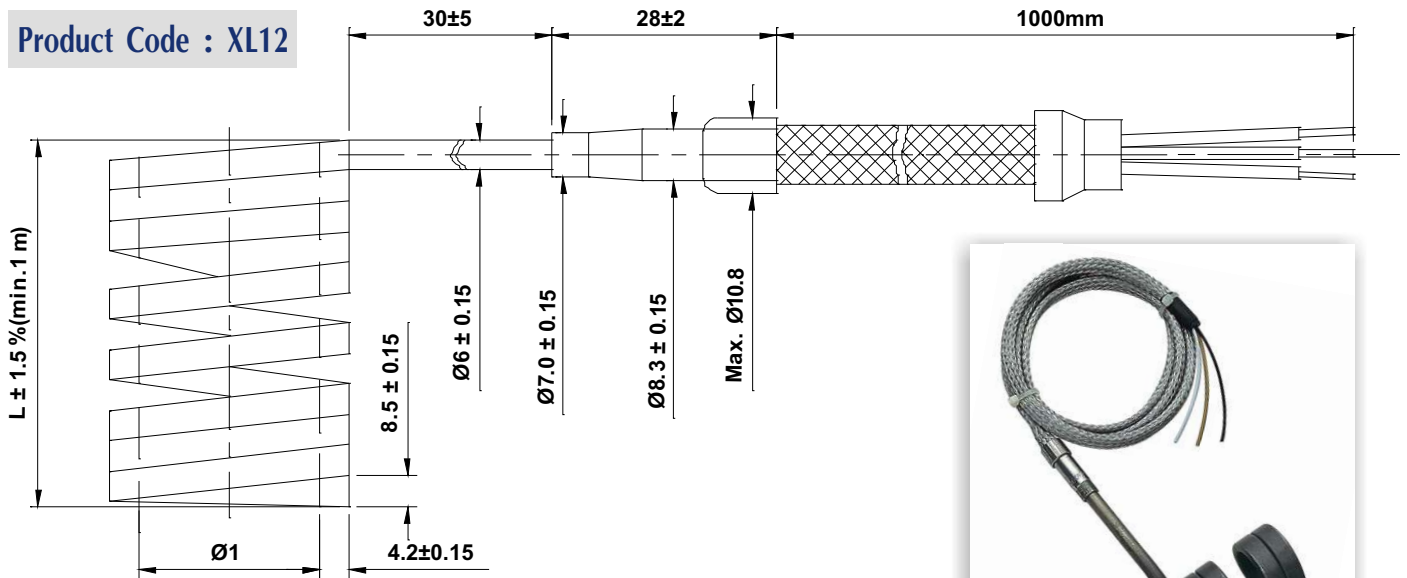

EXCEL HEATERS PVT. LTD.

(A Bharat Shah Group of Companies)

MANUFACTURERS & EXPORTERS OF INDUSTRIAL HEATERS & THERMOCOUPLES

COIL HEATERS FOR HOT RUNNER

Product Code : XL12

All the Dimensions are in mm.

Section : 4.2 X 8.5

Diameter (Ø)		Length (L)													
mm	inch	20	40	60	80	100	120	140	160	180	200	220	240	260	280
20.0			400W	500W	650W	800W	900W	1000W	1100W	1200W	1300W	1400W	1500W	1600W	1700W
22.0	7/8"		400W	500W	650W	800W	900W	1000W	1100W	1200W	1300W	1400W	1500W	1600W	1700W
24.0			400W	500W	650W	800W	900W	1000W	1100W	1200W	1300W	1400W	1500W	1600W	1700W
25.0	1		400W	600W	700W	850W	900W	1000W	1100W	1200W	1300W	1400W	1500W	1600W	1700W
28.0			450W	600W	750W	900W	1000W	1100W	1100W	1200W	1300W	1400W	1500W	1600W	1700W
30.0		300W	450W	700W	800W	900W	1000W	1100W	1300W	1200W	1300W	1400W	1900W	1600W	1700W
32.0	1 1/4"	300W	500W	700W	800W	1000W	1000W	1100W	1300W	1300W	1500W	1700W	1900W	2100W	2300W
35.0		300W	550W	800W	900W	1000W	1000W	1100W	1600W	1300W	1500W	1700W	200W	2100W	2300W
38.0	1 1/2"	300W	600W	900W	900W	1200W	1300W	1300W	1600W	1600W	1800W	1800W	2000W	2200W	2400W
40.0		300W	650W	1000W	1000W	1200W	1300W	1300W	1600W	1600W	1800W	1800W	2000W	2200W	2400W
42.0		350W	650W	1000W	1100W	1300W	1500W	1500W	1600W	1600W	1800W	1800W	2000W	2200W	2400W
45.0		350W	700W	1000W	1100W	1500W	1500W	1500W	1700W	2000W	1800W	1800W	2600W	2800W	3000W
48.0		400W	750W	1000W	1200W	1500W	1500W	1700W	1700W	2000W	2200W	2400W	2600W	2800W	3000W
50.0	2"	400W	800W	1000W	1300W	1500W	1500W	1700W	3000W	3400W	2200W	2400W			
55.0		400W	800W	1000W	1400W	1800W	2200W	2600W	3000W	3400W	3800W	4200W			
60.0		450W	800W	1000W	1400W	1800W	2200W	2600W	3200W	3600W	3800W	4200W			
65.0		500W	900W	1200W	1600W	2000W	2400W	2800W	3200W	3600W	4000W	4300W			
70.0		550W	900W	1200W	1600W	2000W	2400W	2800W	3200W	3600W	4000W	4300W			
75.0		550W	900W	1200W	1600W	2000W	2400W	2800W	3200W	3600W	4000W	4300W			
80.0		600W	100W	1300W	1600W	2000W	2400W	2800W	3200W	3600W	4000W	4300W			
90.0		700W	1000W	1500W	2000W	2500W	2800W	3200W	3600W	4000W	4300W				
100.0		800W	1500W	1900W	2500W	2800W	3000W	3400W	3800W	4000W					

Effective power (Watt) at 230V of Voltage

Visit us at : www.excelheaters.com